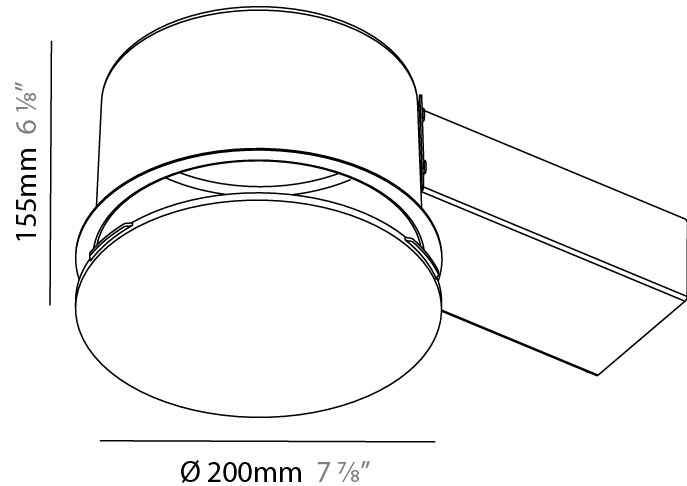

base number LED Dimming Color Temperature

1. To build a product code in our configurator select the specify button on the base model # product page
2. To build a manual product code on this datasheet choose from the options listed below in blue font and add the suffix to the base model #

GENERAL

Series: Sign
Brand: Prolicht
Division: Architectural
Mounting Type: Trimless
Mounting Location: Ceiling
Subcategory: Ambient

PHYSICAL

Shape: Round
Diameter (mm): 200
Diameter (in): 7 7/8
Height (mm): 155
Height (in): 6 1/8
Light Distribution: Direct
Weight (kg): 1.338
Weight (lbs): 2.95
Diffuser: PMMA - Opal
Fixture Material: Extruded Aluminum / Steel
Cut-out Measurements: 225mm / 8 7/8"
Upon Request: Unique Sizes Unique Ceiling Thickness Unique Mounting Depth Spot Inserts

ELECTRICAL

Lamp Type: LED (Zhaga Standard)
Input Wattage (W): 13.2
Total Output Wattage (W): 12
Dimming: [Tri-Mode (Non-Dimming and Phase Dimming (120Vac only) and 0-10V Dimming)](#)
Driver Included: Yes
Driver Location: Integrated
Driver Type: Constant Current - Universal
Driver Class: Class 2
Input Voltage (V): 120 - 277
Constant Current (MA): 350

LED

[Color Temperature (°K): 3000 / 4000](#)
Max. Delivered Lumen (lm): 910
CRI: >80 CRI
Efficiency (%): 0.68
Lamp Life (hrs): 50000
Upon Request: RGB-W Tunable White Special Color Temperature CRI90

OPTICAL

RATINGS AND CERTIFICATIONS

Certified By: Certified for North American Standards
IP rating: IP20